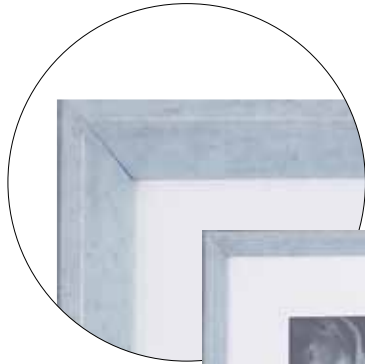

LLR04473
IN THE MIDDLE I
Framed Stucco
27.5" x 39.5"

LLR04474
CIRCLE I
Framed Laminate
29.25" x 29.25"

LLR04475
CIRCLE II
Framed Laminate
29.25" x 29.25"

LLR04476 BLOCKS I
Framed Glass Shadow Box
29.25" x 29.25"

LLR04477
BLOCKS II
Framed Glass Shadow Box
29.25" x 29.25"

LLR04478
WHITE FLOWERS I
Framed Matted Glass
27.5" x 35.5"

LLR04479
WHITE FLOWERS II
Framed Matted Glass
27.5" x 35.5"

 CANADIAN ARTIST **ANA**

HAND-PAINTED

ANTIQUE MIRROR

Bevell Mirror

ID: 23.75" x 34.75"

OD: 33.75" x 44.75"