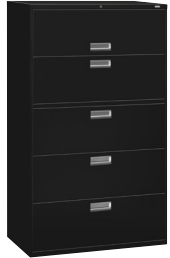

4-Drawer

36"W x 18"D x 52 1/2"H

HON 684LP	Black	1358.00-EA
HON 684LL	Putty	1358.00-EA

Aluminum Recessed Pull

Black Putty Light Gray

Black Light Gray

Black

Putty