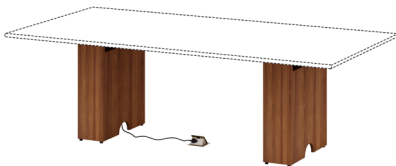

60" X 48" TOP

LLR16321	Cherry
LLR16324	Espresso
LLR16320	Mahogany
LLR16323	Weathered Charcoal
LLR16322	Walnut

Combine two 60" tops with three bases for a complete 10' conference table.

48" X 48" TOP

LLR16341	Cherry
LLR16344	Espresso
LLR16340	Mahogany
LLR16343	Weathered Charcoal
LLR16342	Walnut

Combine with two 72" or 60" tops and four bases for a complete 16' or 14' conference table.

Hollow base for easy cord routing

(Cherry)

BASE (23.6" x 7.87" x 28.5")

LLR16301	Cherry
LLR16304	Espresso
LLR16300	Mahogany
LLR16303	Weathered Charcoal
LLR16302	Walnut

POSSIBLE CONFIGURATIONS

8 ft. Conference Table

10 or 12 ft. Conference Table

14 or 16 ft. Conference Table

All sizes are nominal