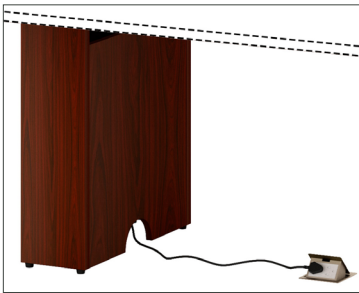

Combine one 96" top with two bases for a complete 8' conference table.

72" X 48" TOP

LLR16331	Cherry
LLR16334	Espresso
LLR16330	Mahogany
LLR16333	Weathered Charcoal
LLR16332	Walnut

Combine two 72" tops with three bases for a complete 12' conference table.

60" X 48" TOP

LLR16321	Cherry
LLR16324	Espresso
LLR16320	Mahogany
LLR16323	Weathered Charcoal
LLR16322	Walnut

Combine two 60" tops with three bases for a complete 10' conference table.

48" X 48" TOP

LLR16341	Cherry
LLR16344	Espresso
LLR16340	Mahogany
LLR16343	Weathered Charcoal
LLR16342	Walnut

Combine with two 72" or 60" tops and four bases for a complete 16' or 14' conference table.

Hollow base for easy cord routing

(Cherry)

BASE (23.6" x 7.87" x 28.5")

LLR16301	Cherry
LLR16304	Espresso
LLR16300	Mahogany
LLR16303	Weathered Charcoal
LLR16302	Walnut