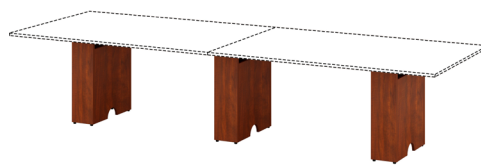

60" X 48" TOP

LLR16321	Cherry
LLR16324	Espresso
LLR16320	Mahogany
LLR16323	Weathered Charcoal
LLR16322	Walnut

Combine two 60" tops with three bases for a complete 10' conference table.

48" X 48" TOP

LLR16341	Cherry
LLR16344	Espresso
LLR16340	Mahogany
LLR16343	Weathered Charcoal
LLR16342	Walnut

Combine with two 72" or 60" tops and four bases for a complete 16' or 14' conference table.

Hollow base for easy cord routing

(Cherry)

BASE (23.6" x 7.87" x 28.5")

LLR16301	Cherry
LLR16304	Espresso
LLR16300	Mahogany
LLR16303	Weathered Charcoal
LLR16302	Walnut

POSSIBLE CONFIGURATIONS

8 ft. Conference Table

10 or 12 ft. Conference Table

14 or 16 ft. Conference Table

All sizes are nominal