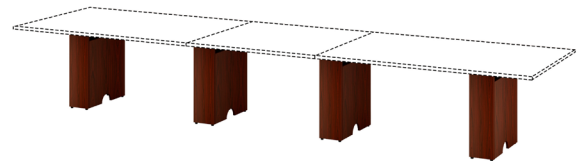

60" X 48" TOP

LLR16321	Cherry
LLR16324	Espresso
LLR16320	Mahogany
LLR16323	Weathered Charcoal
LLR16322	Walnut

Combine two 60" tops with three bases for a complete 10' conference table.

48" X 48" TOP

LLR16341	Cherry
LLR16344	Espresso
LLR16340	Mahogany
LLR16343	Weathered Charcoal
LLR16342	Walnut

Combine with two 72" or 60" tops and four bases for a complete 16' or 14' conference table.

Hollow base for easy cord routing

(Cherry)

BASE (23.6" x 7.87" x 28.5")

LLR16301	Cherry
LLR16304	Espresso
LLR16300	Mahogany
LLR16303	Weathered Charcoal
LLR16302	Walnut

POSSIBLE CONFIGURATIONS

8 ft. Conference Table

10 or 12 ft. Conference Table

14 or 16 ft. Conference Table

All sizes are nominal