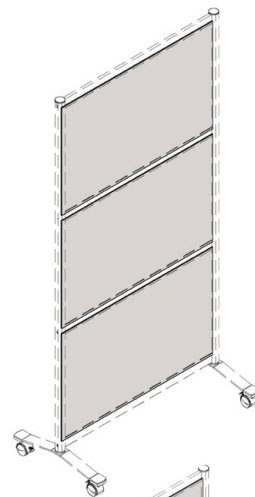

Total: $592 to $772

35"W X 50"H Mobile Divider

SKU	Description	Qty. Needed	List	Total
LLR90272	Panel Legs, 50"H - Silver	1	$219	$219
LLR90273	Panel Strip, 35"W - Silver	3	$39	$117
Choose 2 Panels in any Finish Combination				
LLR90276	Walnut	Choose 2 in any Combination	$59	$118 to $238
LLR90277	Weathered Charcoal		$59	
LLR90278	Frosted Acrylic		$119	
LLR90279	Whiteboard		$109	

Total: $454 to $574

35"W X 71"H with Storage

SKU	Description	Qty. Needed	List	Total
LLR90271	Panel Legs, 71"H - Silver	1	$259	$259
LLR90273	Panel Strip, 35"W - Silver	3	$39	$117
Choose 2 Panels in any Finish Combination				
LLR90276	Walnut	Choose 2 in any Combination	$59	$118 to $238
LLR90277	Weathered Charcoal		$59	
LLR90278	Frosted Acrylic		$119	
LLR90279	Whiteboard		$109	

Choose 1 Storage Unit

LLR90280	Walnut	Choose 1	$179	$179
LLR90281	Charcoal		$179	

Total: $673 to $793

35"W X 50"H with Storage

SKU	Description	Qty. Needed	List	Total
LLR90272	Panel Legs, 50"H - Silver	1	$219	$219
LLR90273	Panel Strip, 35"W - Silver	2	$39	$78
Choose 1 Panel in any Finish				
LLR90276	Walnut	Choose 1	$59	$59 to $119
LLR90277	Weathered Charcoal		$59	
LLR90278	Frosted Acrylic		$119	
LLR90279	Whiteboard		$109	

Choose 1 Storage Unit

LLR90280	Walnut	Choose 1	$179	$179
LLR90281	Charcoal		$179	

Total: $535 to $595

**35"W X 71"H
Mobile Divider**