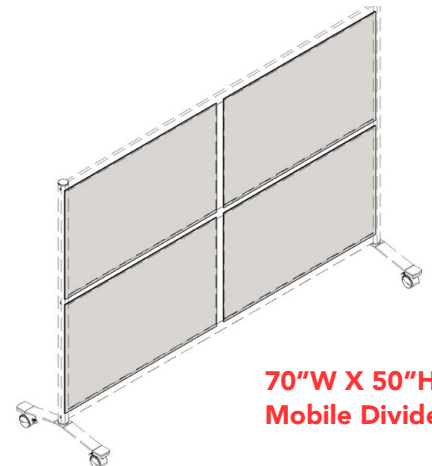

### 70"W X 71"H Mobile Divider

SKU	Description	Qty. Needed	List	Total
LLR90271	Panel Leg Set, 71"H - Silver	1	\$259	\$259
LLR90274	Double Panel Strip, 70"W - Silver	4	\$59	\$236
LLR90275	Vertical Strip Panel - Silver	3	\$32	\$96
<b>Choose 6 Panels in any Finish Combination</b>				
LLR90276	Walnut	Choose 6 in any Combination	\$59	\$354 to \$714
LLR90277	Weathered Charcoal		\$59	
LLR90278	Frosted Acrylic		\$119	
LLR90279	Whiteboard		\$109	
<b>Total: \$945 to \$1305</b>				

**70"W X 71"H  
Mobile Divider**

**70"W X 50"H  
Mobile Divider**

**35"W X 50"H  
with Storage**