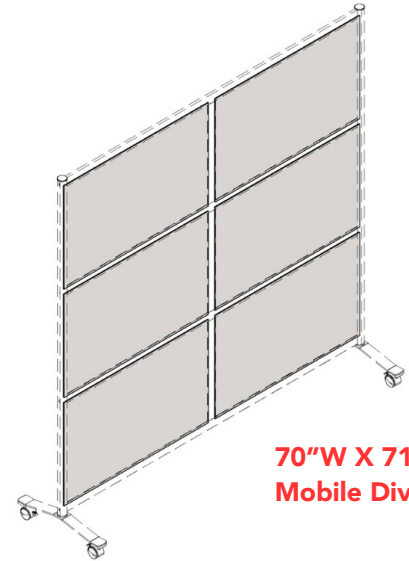

### 70"W X 71"H Mobile Divider

SKU	Description	Qty. Needed	List	Total
LLR90271	Panel Leg Set, 71"H - Silver	1	\$259	\$259
LLR90274	Double Panel Strip, 70"W - Silver	4	\$59	\$236
LLR90275	Vertical Strip Panel - Silver	3	\$32	\$96
<b>Choose 6 Panels in any Finish Combination</b>				
LLR90276	Walnut	Choose 6 in any Combination	\$59	\$354 to \$714
LLR90277	Weathered Charcoal		\$59	
LLR90278	Frosted Acrylic		\$119	
LLR90279	Whiteboard		\$109	
<b>Total: \$945 to \$1305</b>				

**70"W X 71"H  
Mobile Divider**

**70"W X 50"H  
Mobile Divider**

**35"W X 50"H  
with Storage**