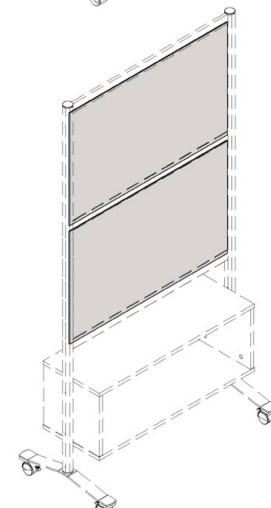

### 35"W X 50"H with Storage

SKU	Description	Qty. Needed	List	Total
LLR90272	Panel Legs, 50"H - Silver	1	\$219	\$219
LLR90273	Panel Strip, 35"W - Silver	2	\$39	\$78
<b>Choose 1 Panel in any Finish</b>				
LLR90276	Walnut	Choose 1	\$59	\$59 to \$119
LLR90277	Weathered Charcoal		\$59	
LLR90278	Frosted Acrylic		\$119	
LLR90279	Whiteboard		\$109	

#### Choose 1 Storage Unit

LLR90280	Walnut	Choose 1	\$179	\$179
LLR90281	Charcoal		\$179	

**Total: \$535 to \$595**

**35"W X 71"H  
Mobile Divider**

**35"W X 50"H  
Mobile Divider**

**35"W X 71"H  
with Storage**

**35"W X 50"H  
with Storage**