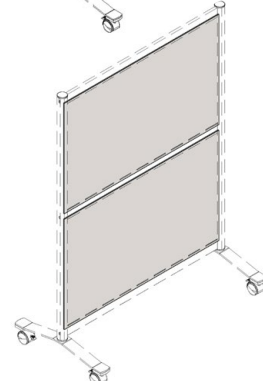

### 35"W X 50"H with Storage

SKU	Description	Qty. Needed	List	Total
LLR90272	Panel Legs, 50"H - Silver	1	\$219	\$219
LLR90273	Panel Strip, 35"W - Silver	2	\$39	\$78
<b>Choose 1 Panel in any Finish</b>				
LLR90276	Walnut	Choose 1	\$59	\$59 to \$119
LLR90277	Weathered Charcoal		\$59	
LLR90278	Frosted Acrylic		\$119	
LLR90279	Whiteboard		\$109	

#### Choose 1 Storage Unit

LLR90280	Walnut	Choose 1	\$179	\$179
LLR90281	Charcoal		\$179	

**Total: \$535 to \$595**

**35"W X 71"H  
Mobile Divider**

**35"W X 50"H  
Mobile Divider**

**35"W X 71"H  
with Storage**

**35"W X 50"H  
with Storage**