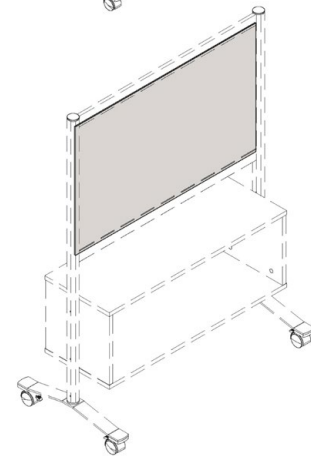

### 35"W X 50"H with Storage

SKU	Description	Qty. Needed	List	Total
LLR90272	Panel Legs, 50"H - Silver	1	\$219	\$219
LLR90273	Panel Strip, 35"W - Silver	2	\$39	\$78
<b>Choose 1 Panel in any Finish</b>				
LLR90276	Walnut	Choose 1	\$59	\$59 to \$119
LLR90277	Weathered Charcoal		\$59	
LLR90278	Frosted Acrylic		\$119	
LLR90279	Whiteboard		\$109	

#### Choose 1 Storage Unit

LLR90280	Walnut	Choose 1	\$179	\$179
LLR90281	Charcoal		\$179	

**Total: \$535 to \$595**

**35"W X 71"H  
Mobile Divider**

**35"W X 50"H  
Mobile Divider**

**35"W X 71"H  
with Storage**

**35"W X 50"H  
with Storage**