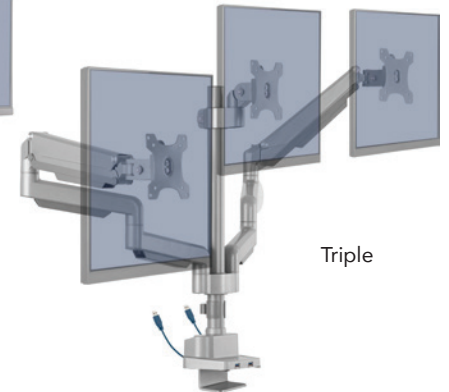

Large Monitor Desk Riser

LLR99555
List: ~~\$345.00~~

Modern Writing Desk

LLR03700 - Gray
LLR03701 - Mocha
LLR03702 - White
List: ~~\$299.00~~

Monitor Arms

LLR99802 - Single
List: ~~\$153.00~~

LLR99803 - Double
List: ~~\$239.00~~

LLR99804 - Triple
List: ~~\$315.00~~

Single

Double

Triple

Glass Chairmat with Lip

LLR82836
• 48"W x 36"D
List: ~~\$157.00~~

LLR82837
• 45"W x 53"D
List: ~~\$215.00~~

Additional Monitor Arm