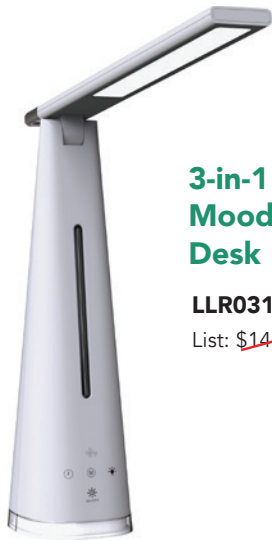

Large Monitor Desk Riser

LLR99555
List: ~~\$345.00~~

Modern Writing Desk

LLR03700 - Gray
LLR03701 - Mocha
LLR03702 - White
List: ~~\$299.00~~

Monitor Arms

LLR99802 - Single
List: ~~\$153.00~~

LLR99803 - Double
List: ~~\$239.00~~

LLR99804 - Triple
List: ~~\$315.00~~

Single

Double

Triple

Glass Chairmat with Lip

LLR82836
• 48"W x 36"D
List: ~~\$157.00~~

LLR82837
• 45"W x 53"D
List: ~~\$215.00~~

Additional Monitor Arm

LLR99805
List: ~~\$89.00~~

Laptop Holder

LLR99806
List: ~~\$32.00~~

RE-FRESH

UPDATE YOUR SPACE

3-in-1 Air Purifier/ Mood Light Desk Lamp

LLR03146

List: ~~\$145.00~~