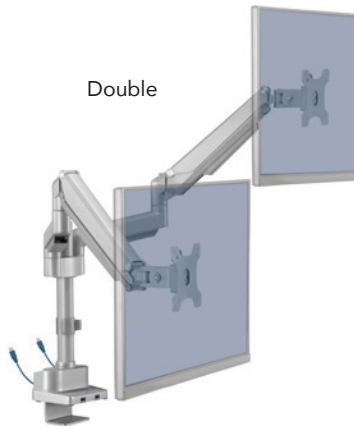

Large Monitor Desk Riser

LLR99555
List: ~~\$345.00~~

Modern Writing Desk

LLR03700 - Gray
LLR03701 - Mocha
LLR03702 - White
List: ~~\$299.00~~

Monitor Arms

LLR99802 - Single
List: ~~\$153.00~~

LLR99803 - Double
List: ~~\$239.00~~

LLR99804 - Triple
List: ~~\$315.00~~

Single

Double

Triple

Glass Chairmat with Lip

LLR82836
• 48"W x 36"D
List: ~~\$157.00~~

LLR82837
• 45"W x 53"D
List: ~~\$215.00~~

Additional Monitor Arm