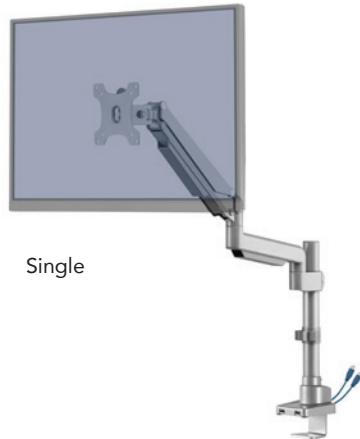

Large Monitor Desk Riser

LLR99555
List: ~~\$345.00~~

Modern Writing Desk

LLR03700 - Gray
LLR03701 - Mocha
LLR03702 - White
List: ~~\$299.00~~

Monitor Arms

LLR99802 - Single
List: ~~\$153.00~~

LLR99803 - Double
List: ~~\$239.00~~

LLR99804 - Triple
List: ~~\$315.00~~

Single

Double

Triple

Glass Chairmat with Lip

LLR82836
• 48"W x 36"D
List: ~~\$157.00~~

LLR82837
• 45"W x 53"D
List: ~~\$215.00~~

Additional Monitor Arm