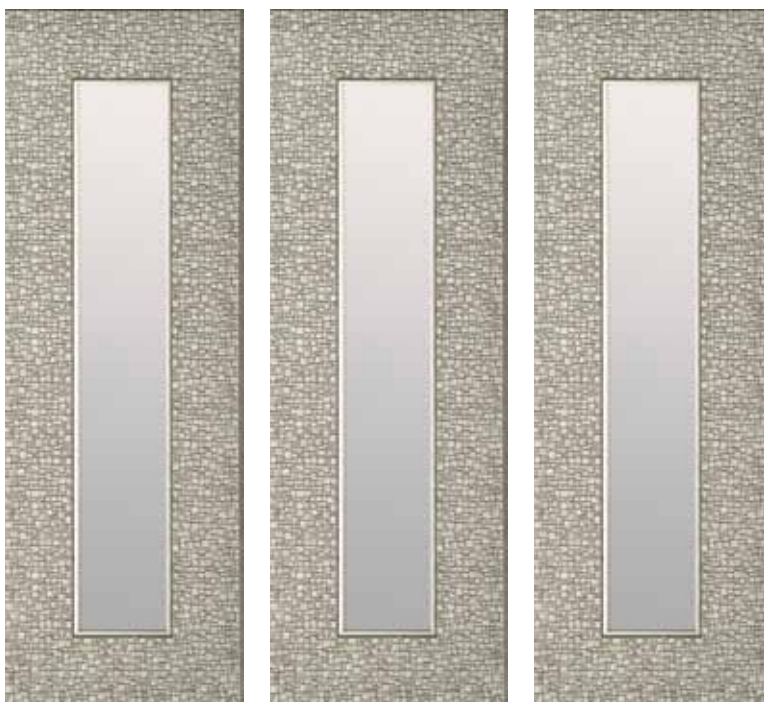

LLR4495
MIRROR
SHELF GREY
Bevel Mirror
20.75" x 37.75" O.D
16" x 32" I.D

 **MADE IN CANADA**

LLR4496
MIRROR
SHELF BROWN
Bevel Mirror
20.75" x 37.75" O.D
16" x 32" I.D

 REAL WOOD

 MADE IN CANADA

LLR4494 BASKET MIRROR

Plain Mirror

28.5" x 30.75" O.D 24" x 26.75" I.D

 MADE IN CANADA

LLR4500 MOSAIC SILVER

Narrow Designer Accent Mirror

ID Size: 4" x 22.5" OD Size: 9.25" x 27.75"