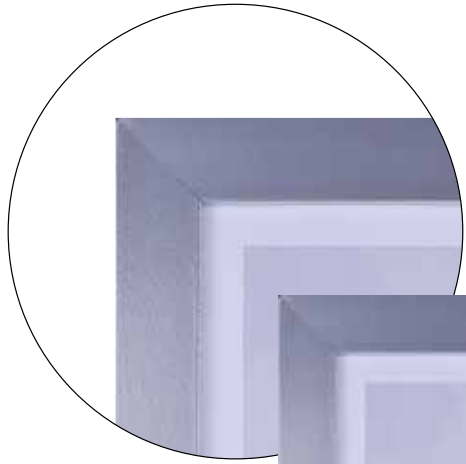

EXCLUSIVE ARTIST

MADE IN CANADA

LLR4492

THREE PADDLES
Framed Art Under Glass
20.75" x 34.75"