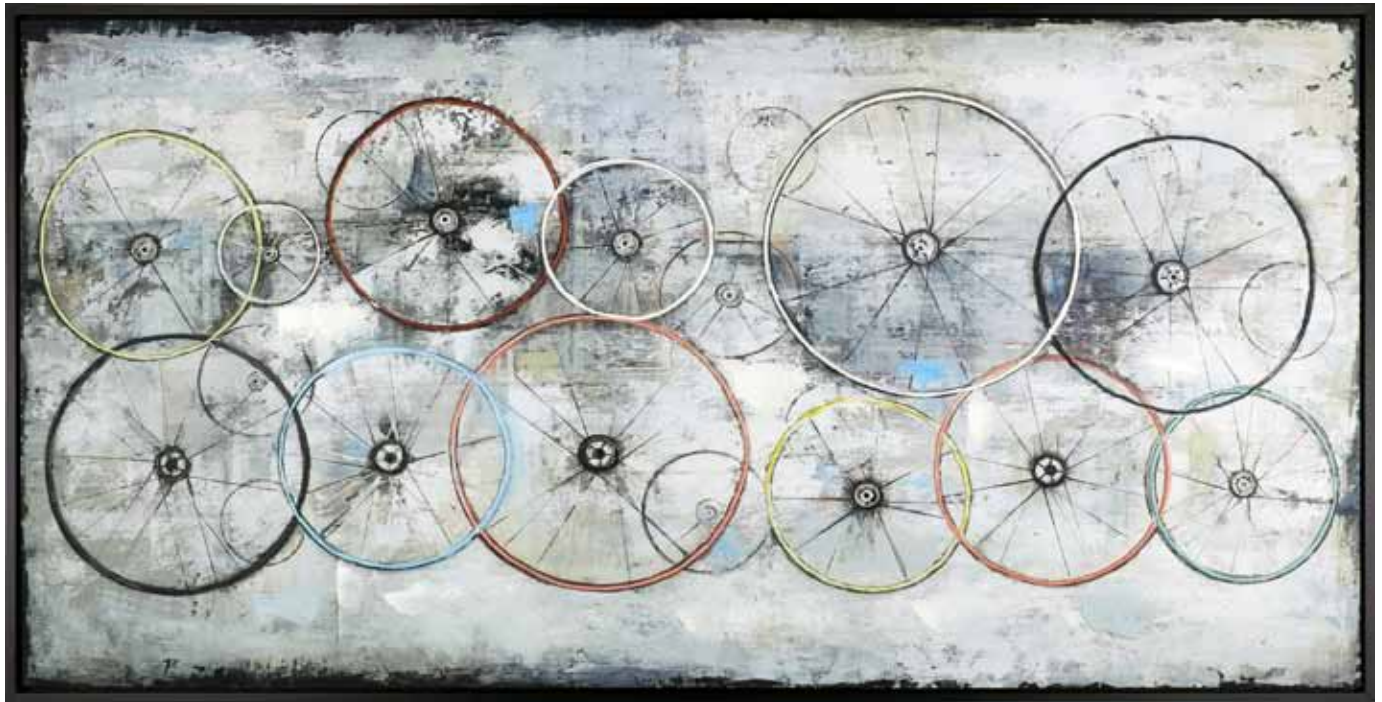

GALLERY
by **LORELL**[®]

2019

 CANADIAN ARTIST

LLR4483 BIKE WHEELS

Framed Acrylic With Hand Embellishment
30.5" x 60.5"

ANA

LLR4484 THE BOAT
Framed Acrylic With
Hand Embellishment
34" x 44"

LLR4485
BIRCH TREE
Acrylic Painting
36" x 60"

Plain Mirror

28.5" x 30.75" O.D 24" x 26.75" I.D

 MADE IN CANADA

LLR4500 MOSAIC SILVER

Narrow Designer Accent Mirror

ID Size: 4" x 22.5" OD Size: 9.25" x 27.75"